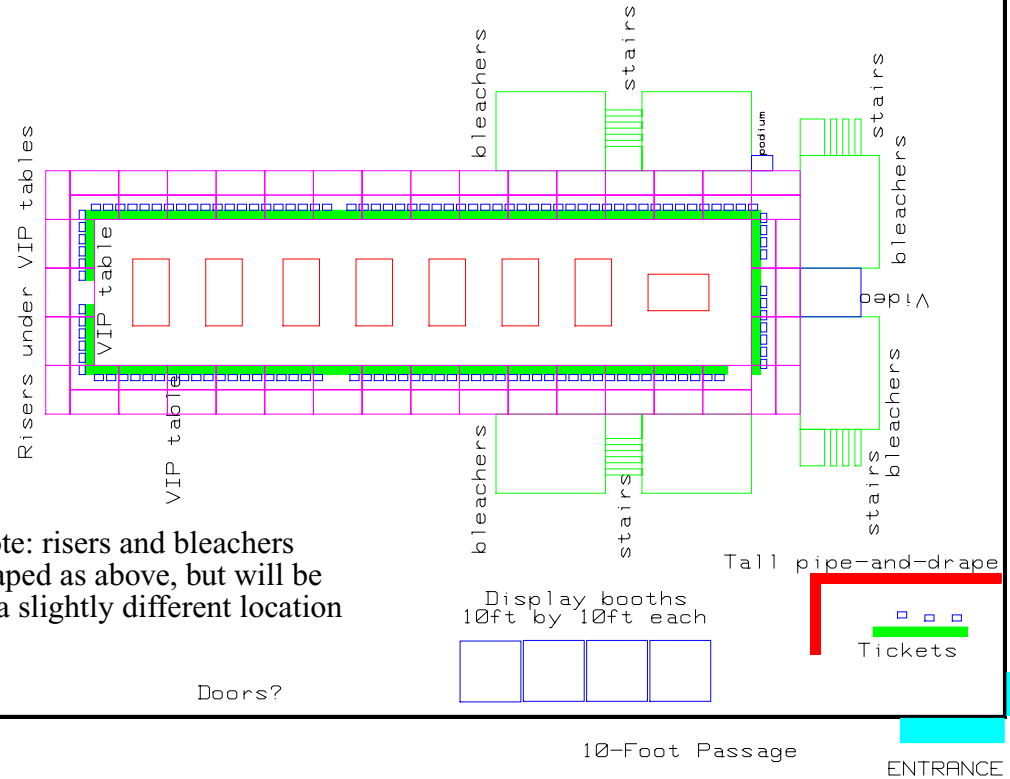

Las Vegas WorldCup July 7-14

Stardust Pavilion

Storage doors?

Restroom doors?

Room drawn as 300x135 feet

Note: risers and bleachers shaped as above, but will be in a slightly different location